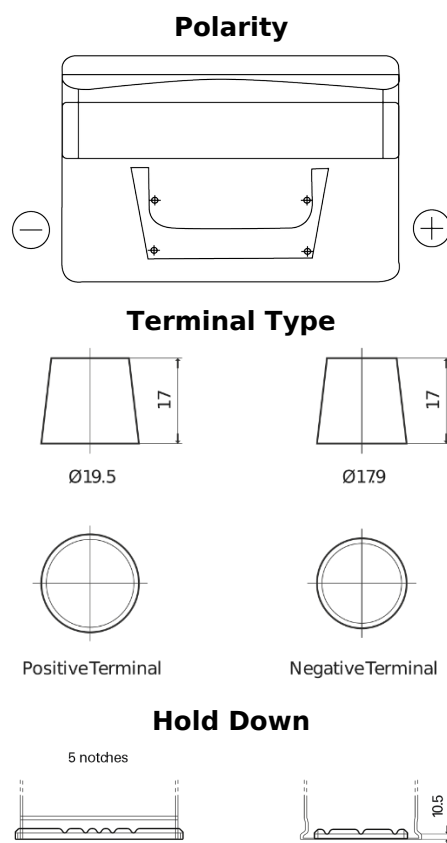

Product overview

Batteries for Cars

Standard TC652

Part number	TC652
Technology	Flooded
EAN/GTIN	3661024054867
Voltage	12 V
Capacity	65 Ah
CCA	540 A
Length	278 mm
Width	175 mm
Height	175 mm
Box size	LB3
Polarity	ETN 0
Terminal Type	EN taper post
Hold Down	B13
Weights (subject of variation)	14.50 kg