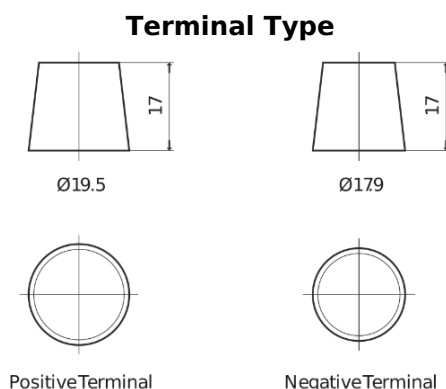

**Product overview**

Batteries for Trucks, Buses, Construction, Agriculture

**StartPRO TG1250**

Part number	TG1250
Technology	Flooded
EAN/GTIN	3661024055406
Voltage	12 V
Capacity	125.0 Ah
CCA	760 A
Length	349 mm
Width	175 mm
Height	285 mm
Box size	D03
Polarity	ETN 0
Terminal Type	EN taper post
Hold Down	B0
Weights (subject of variation)	29.50 kg