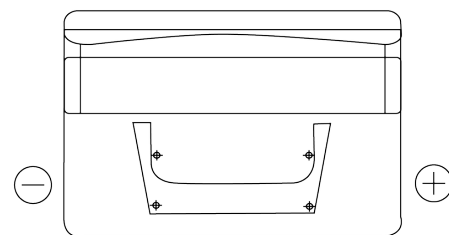

Product overview

Batteries for Cars

Classic EC652

Part number	EC652
Technology	Flooded
EAN/GTIN	3661024034869
Voltage	12 V
Capacity	65 Ah
CCA	540 A
Length	278 mm
Width	175 mm
Height	175 mm
Box size	LB3
Polarity	ETN 0
Terminal Type	EN taper post
Hold Down	B13
Weights (subject of variation)	14.50 kg

Polarity

Terminal Type

Positive Terminal

Negative Terminal

Hold Down

Design, features and specifications are subject to change without notice. We disclaim any representation or warranty, express or implied, concerning the data or recommendations, and in no event shall be liable for any loss or damage claimed to have arisen as a result. Some products may not be available in your local market.