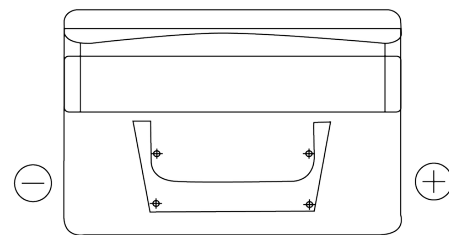

Product overview

Batteries for Cars

Standard CC652

Part number	CC652
Technology	Flooded
EAN/GTIN	3661024014861
Voltage	12 V
Capacity	65 Ah
CCA	540 A
Length	278 mm
Width	175 mm
Height	175 mm
Box size	LB3
Polarity	ETN 0
Terminal Type	EN taper post
Hold Down	B13
Weights (subject of variation)	14.50 kg

Polarity

Terminal Type

Hold Down

Design, features and specifications are subject to change without notice. We disclaim any representation or warranty, express or implied, concerning the data or recommendations, and in no event shall be liable for any loss or damage claimed to have arisen as a result. Some products may not be available in your local market.