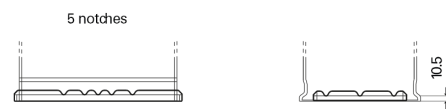

Product overview

Batteries for Cars

Standard CC652

Part number	CC652
Technology	Flooded
EAN/GTIN	3661024014861
Voltage	12 V
Capacity	65 Ah
CCA	540 A
Length	278 mm
Width	175 mm
Height	175 mm
Box size	LB3
Polarity	ETN 0
Terminal Type	EN taper post
Hold Down	B13
Weights (subject of variation)	14.50 kg

Polarity

Terminal Type

Hold Down

Design, features and specifications are subject to change without notice. We disclaim any representation or warranty, express or implied, concerning the data or recommendations, and in no event shall be liable for any loss or damage claimed to have arisen as a result. Some products may not be available in your local market.