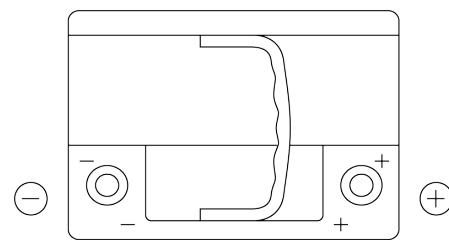

Product overview

Batteries for Cars

Premium EA612

| | |
|--------------------------------|---------------|
| Part number | EA612 |
| Technology | Flooded |
| EAN/GTIN | 3661024034272 |
| Voltage | 12 V |
| Capacity | 61 Ah |
| CCA | 600 A |
| Length | 242 mm |
| Width | 175 mm |
| Height | 175 mm |
| Box size | LB2 |
| Polarity | ETN 0 |
| Terminal Type | EN taper post |
| Hold Down | B13 |
| Weights (subject of variation) | 14.00 kg |

Polarity

Terminal Type

Positive Terminal

Negative Terminal

Hold Down

Design, features and specifications are subject to change without notice. We disclaim any representation or warranty, express or implied, concerning the data or recommendations, and in no event shall be liable for any loss or damage claimed to have arisen as a result. Some products may not be available in your local market.