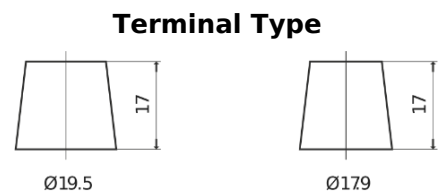

Product overview

Batteries for Trucks, Buses, Construction, Agriculture

PowerPRO TF1251

Part number	TF1251
Technology	Flooded
EAN/GTIN	3661024057684
Voltage	12 V
Capacity	125.0 Ah
CCA	850 A
Length	349 mm
Width	175 mm
Height	285 mm
Box size	D03
Polarity	ETN 1
Terminal Type	EN taper post
Hold Down	B0
Weights (subject of variation)	31.00 kg