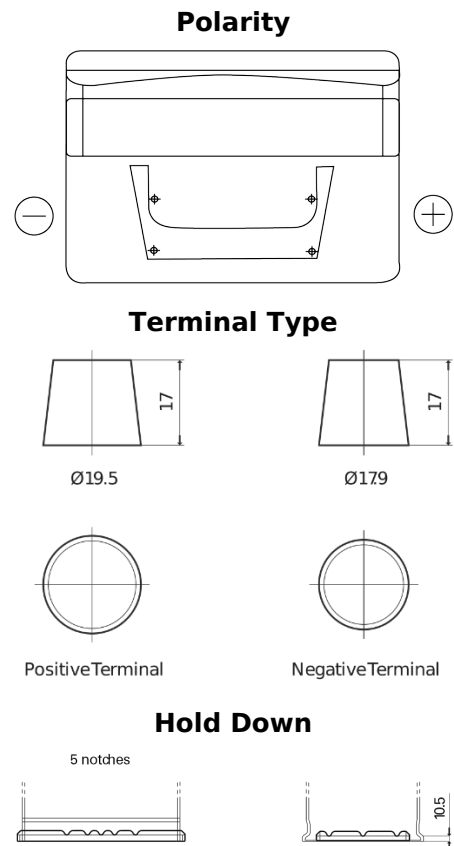

Product overview

Batteries for Cars

Classic EC542

Part number	EC542
Technology	Flooded
EAN/GTIN	3661024034852
Voltage	12 V
Capacity	54 Ah
CCA	500 A
Length	242 mm
Width	175 mm
Height	175 mm
Box size	LB2
Polarity	ETN 0
Terminal Type	EN taper post
Hold Down	B13
Weights (subject of variation)	12.90 kg