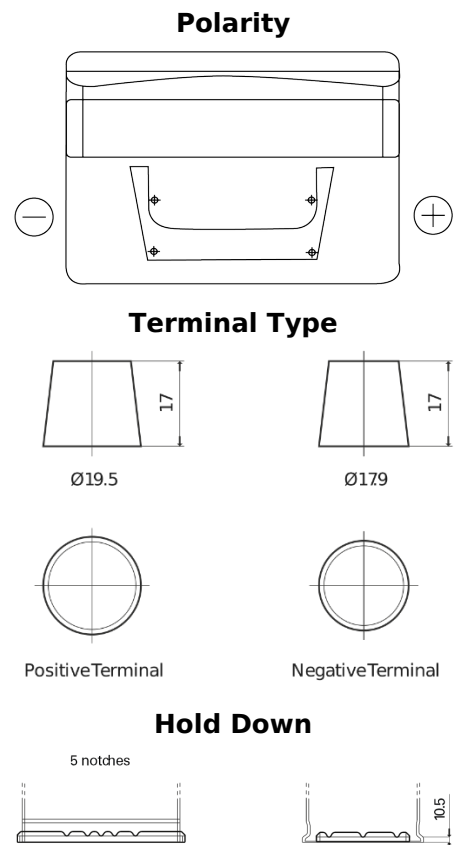

Product overview

Batteries for Cars

Standard CC542

| | |
|--------------------------------|---------------|
| Part number | CC542 |
| Technology | Flooded |
| EAN/GTIN | 3661024014854 |
| Voltage | 12 V |
| Capacity | 54 Ah |
| CCA | 500 A |
| Length | 242 mm |
| Width | 175 mm |
| Height | 175 mm |
| Box size | LB2 |
| Polarity | ETN 0 |
| Terminal Type | EN taper post |
| Hold Down | B13 |
| Weights (subject of variation) | 12.90 kg |