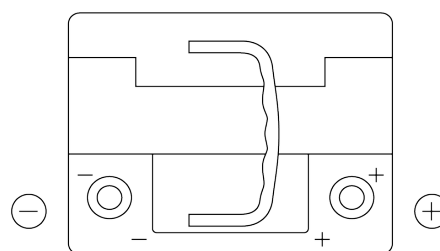

**Product overview**

Batteries for Cars

**Premium EA472**

|                                |               |
|--------------------------------|---------------|
| Part number                    | EA472         |
| Technology                     | Flooded       |
| EAN/GTIN                       | 3661024034265 |
| Voltage                        | 12 V          |
| Capacity                       | 47 Ah         |
| CCA                            | 450 A         |
| Length                         | 207 mm        |
| Width                          | 175 mm        |
| Height                         | 175 mm        |
| Box size                       | LB1           |
| Polarity                       | ETN 0         |
| Terminal Type                  | EN taper post |
| Hold Down                      | B13           |
| Weights (subject of variation) | 11.40 kg      |

**Polarity**

**Terminal Type**

Positive Terminal

Negative Terminal

**Hold Down**

Design, features and specifications are subject to change without notice. We disclaim any representation or warranty, express or implied, concerning the data or recommendations, and in no event shall be liable for any loss or damage claimed to have arisen as a result. Some products may not be available in your local market.