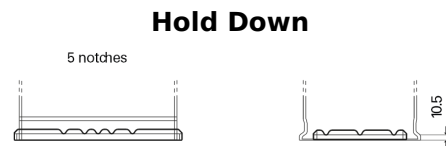

**Product overview**

Batteries for Cars

**Premium EA472**

Part number	EA472
Technology	Flooded
EAN/GTIN	3661024034265
Voltage	12 V
Capacity	47 Ah
CCA	450 A
Length	207 mm
Width	175 mm
Height	175 mm
Box size	LB1
Polarity	ETN 0
Terminal Type	EN taper post
Hold Down	B13
Weights (subject of variation)	11.40 kg