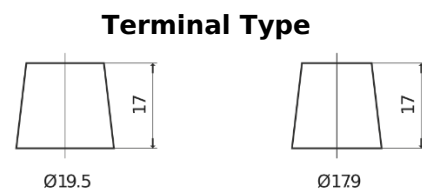

**Product overview**

Batteries for Cars

**Premium EA472**

Part number	EA472
Technology	Flooded
EAN/GTIN	3661024034265
Voltage	12 V
Capacity	47 Ah
CCA	450 A
Length	207 mm
Width	175 mm
Height	175 mm
Box size	LB1
Polarity	ETN 0
Terminal Type	EN taper post
Hold Down	B13
Weights (subject of variation)	11.40 kg