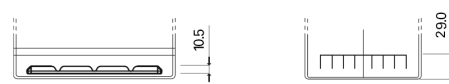

**Product overview**

Batteries for Cars

**Plus CB704**

|                                |               |
|--------------------------------|---------------|
| Part number                    | CB704         |
| Technology                     | Flooded       |
| EAN/GTIN                       | 3661024014434 |
| Voltage                        | 12 V          |
| Capacity                       | 70.0 Ah       |
| CCA                            | 540 A         |
| Length                         | 270 mm        |
| Width                          | 173 mm        |
| Height                         | 222 mm        |
| Box size                       | D26           |
| Polarity                       | ETN 0         |
| Terminal Type                  | EN taper post |
| Hold Down                      | Korean B1+B6  |
| Weights (subject of variation) | 16.10 kg      |

**Polarity**

**Terminal Type**

Positive Terminal

Negative Terminal

**Hold Down**

Design, features and specifications are subject to change without notice. We disclaim any representation or warranty, express or implied, concerning the data or recommendations, and in no event shall be liable for any loss or damage claimed to have arisen as a result. Some products may not be available in your local market.