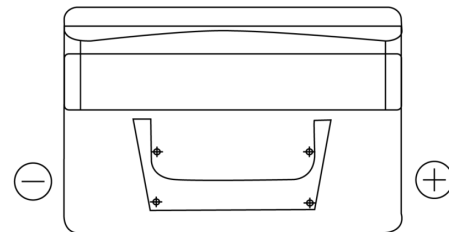

Product overview

Batteries for Cars

Standard TC652

Part number	TC652
Technology	Flooded
EAN/GTIN	3661024054867
Voltage	12 V
Capacity	65.0 Ah
CCA	540 A
Length	278 mm
Width	175 mm
Height	175 mm
Box size	LB3
Polarity	ETN 0
Terminal Type	EN taper post
Hold Down	B13
Weights (subject of variation)	14.50 kg

Polarity

Terminal Type

Positive Terminal

Negative Terminal

Hold Down

Design, features and specifications are subject to change without notice. We disclaim any representation or warranty, express or implied, concerning the data or recommendations, and in no event shall be liable for any loss or damage claimed to have arisen as a result. Some products may not be available in your local market.