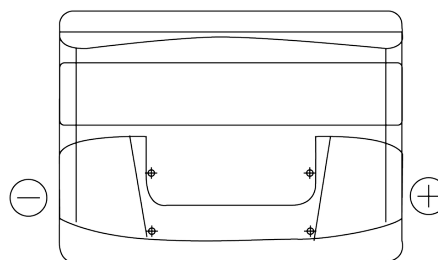

Product overview

Batteries for Cars

Technica TB442

Part number	TB442
Technology	Flooded
EAN/GTIN	3661024054607
Voltage	12 V
Capacity	44 Ah
CCA	420 A
Length	207 mm
Width	175 mm
Height	175 mm
Box size	LB1
Polarity	ETN 0
Terminal Type	EN taper post
Hold Down	B13
Weights (subject of variation)	10.60 kg

Polarity

Terminal Type

Positive Terminal

Negative Terminal

Hold Down

Design, features and specifications are subject to change without notice. We disclaim any representation or warranty, express or implied, concerning the data or recommendations, and in no event shall be liable for any loss or damage claimed to have arisen as a result. Some products may not be available in your local market.