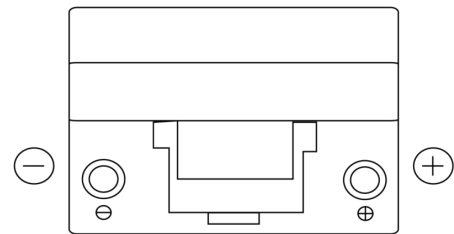

Product overview

Batteries for Cars

Technica TB954

Part number	TB954
Technology	Flooded
EAN/GTIN	3661024054454
Voltage	12 V
Capacity	95.0 Ah
CCA	760 A
Length	306 mm
Width	173 mm
Height	222 mm
Box size	D31
Polarity	ETN 0
Terminal Type	EN taper post
Hold Down	Korean B1
Weights (subject of variation)	20.60 kg

Polarity

Terminal Type

Hold Down

Design, features and specifications are subject to change without notice. We disclaim any representation or warranty, express or implied, concerning the data or recommendations, and in no event shall be liable for any loss or damage claimed to have arisen as a result. Some products may not be available in your local market.