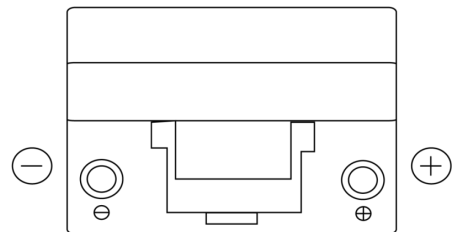

Product overview

Batteries for Cars

Technica TB954

Part number	TB954
Technology	Flooded
EAN/GTIN	3661024054454
Voltage	12 V
Capacity	95.0 Ah
CCA	760 A
Length	306 mm
Width	173 mm
Height	222 mm
Box size	D31
Polarity	ETN 0
Terminal Type	EN taper post
Hold Down	Korean B1
Weights (subject of variation)	20.60 kg

Polarity

Terminal Type

Positive Terminal

Negative Terminal

Hold Down

Design, features and specifications are subject to change without notice. We disclaim any representation or warranty, express or implied, concerning the data or recommendations, and in no event shall be liable for any loss or damage claimed to have arisen as a result. Some products may not be available in your local market.