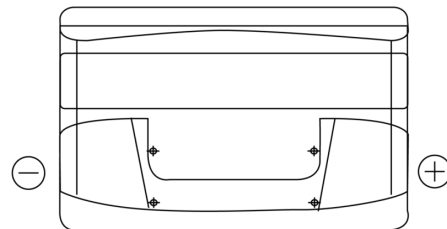

Product overview

Batteries for Cars

Technica TB950

Part number	TB950
Technology	Flooded
EAN/GTIN	3661024054584
Voltage	12 V
Capacity	95.0 Ah
CCA	800 A
Length	353 mm
Width	175 mm
Height	190 mm
Box size	L05
Polarity	ETN 0
Terminal Type	EN taper post
Hold Down	B13
Weights (subject of variation)	21.60 kg

Polarity

Terminal Type

Ø19.5

Ø179

Positive Terminal

Negative Terminal

Hold Down

5 notches