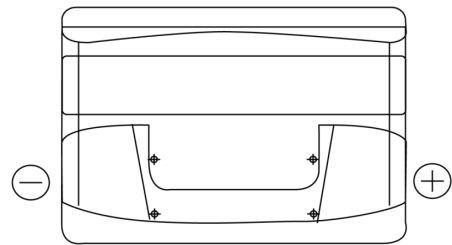

**Product overview**

Batteries for Cars

**Technica TB800**

Part number	TB800
Technology	Flooded
EAN/GTIN	3661024056465
Voltage	12 V
Capacity	80.0 Ah
CCA	640 A
Length	315 mm
Width	175 mm
Height	190 mm
Box size	L04
Polarity	ETN 0
Terminal Type	EN taper post
Hold Down	B13
Weights (subject of variation)	19.00 kg

**Polarity**

**Terminal Type**

Positive Terminal

Negative Terminal

**Hold Down**

Design, features and specifications are subject to change without notice. We disclaim any representation or warranty, express or implied, concerning the data or recommendations, and in no event shall be liable for any loss or damage claimed to have arisen as a result. Some products may not be available in your local market.