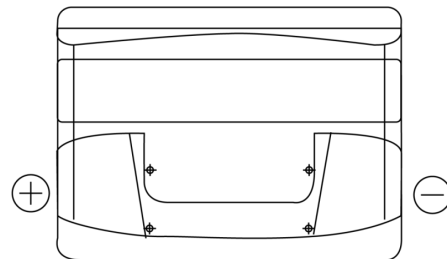

Product overview

Batteries for Cars

Plus CB621

Part number	CB621
Technology	Flooded
EAN/GTIN	3661024014540
Voltage	12 V
Capacity	62.0 Ah
CCA	540 A
Length	242 mm
Width	175 mm
Height	190 mm
Box size	L02
Polarity	ETN 1
Terminal Type	EN taper post
Hold Down	B13
Weights (subject of variation)	14.20 kg

Polarity

Terminal Type

Positive Terminal

Negative Terminal

Hold Down

Design, features and specifications are subject to change without notice. We disclaim any representation or warranty, express or implied, concerning the data or recommendations, and in no event shall be liable for any loss or damage claimed to have arisen as a result. Some products may not be available in your local market.