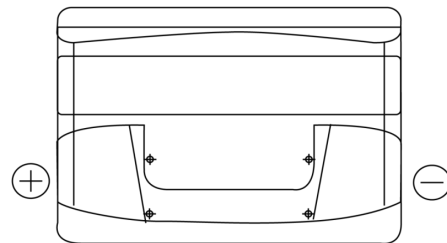

Product overview

Batteries for Cars

Technica TB741

Part number	TB741
Technology	Flooded
EAN/GTIN	3661024054560
Voltage	12 V
Capacity	74.0 Ah
CCA	680 A
Length	278 mm
Width	175 mm
Height	190 mm
Box size	L03
Polarity	ETN 1
Terminal Type	EN taper post
Hold Down	B13
Weights (subject of variation)	16.60 kg

Polarity

Terminal Type

Positive Terminal

Negative Terminal

Hold Down

Design, features and specifications are subject to change without notice. We disclaim any representation or warranty, express or implied, concerning the data or recommendations, and in no event shall be liable for any loss or damage claimed to have arisen as a result. Some products may not be available in your local market.