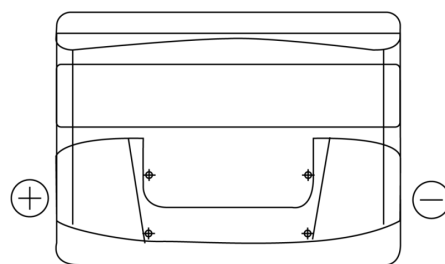

**Product overview**

Batteries for Cars

**Technica TB621**

Part number	TB621
Technology	Flooded
EAN/GTIN	3661024054546
Voltage	12 V
Capacity	62.0 Ah
CCA	540 A
Length	242 mm
Width	175 mm
Height	190 mm
Box size	L02
Polarity	ETN 1
Terminal Type	EN taper post
Hold Down	B13
Weights (subject of variation)	14.20 kg

**Polarity**

**Terminal Type**

**Hold Down**

Design, features and specifications are subject to change without notice. We disclaim any representation or warranty, express or implied, concerning the data or recommendations, and in no event shall be liable for any loss or damage claimed to have arisen as a result. Some products may not be available in your local market.