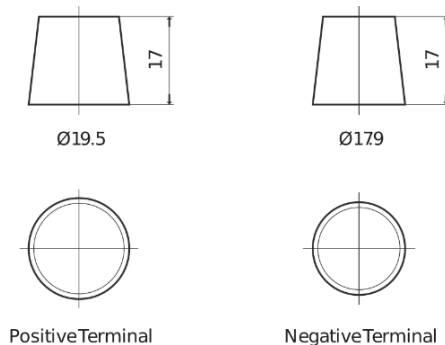

Terminal Type

Hold Down

Design, features and specifications are subject to change without notice. We disclaim any representation or warranty, express or implied, concerning the data or recommendations, and in no event shall be liable for any loss or damage claimed to have arisen as a result. Some products may not be available in your local market.