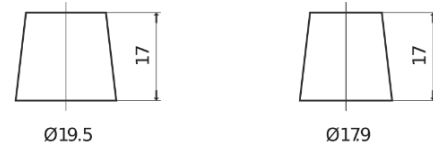

Terminal Type

Positive Terminal

Negative Terminal