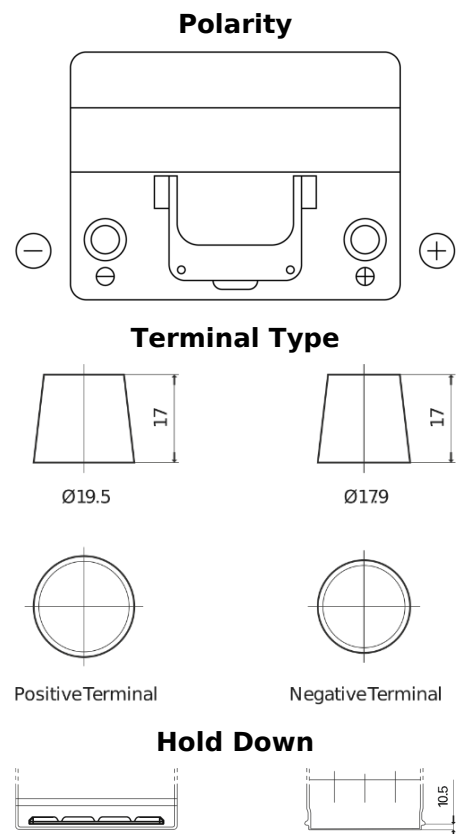

**Product overview**

Batteries for Cars

**Technica TB604**

|                                |               |
|--------------------------------|---------------|
| Part number                    | TB604         |
| Technology                     | Flooded       |
| EAN/GTIN                       | 3661024054416 |
| Voltage                        | 12 V          |
| Capacity                       | 60.0 Ah       |
| CCA                            | 480 A         |
| Length                         | 230 mm        |
| Width                          | 173 mm        |
| Height                         | 222 mm        |
| Box size                       | D23           |
| Polarity                       | ETN 0         |
| Terminal Type                  | EN taper post |
| Hold Down                      | Korean B1     |
| Weights (subject of variation) | 14.60 kg      |