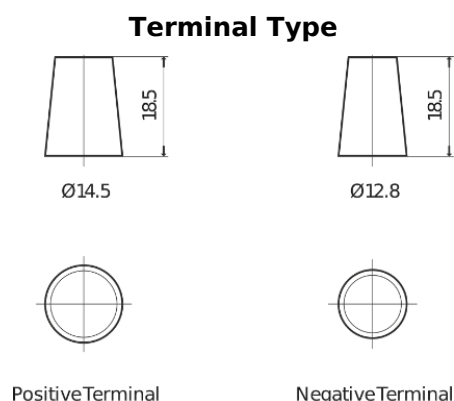

Product overview

Batteries for Cars

Technica TB457

Part number	TB457
Technology	Flooded
EAN/GTIN	3661024054362
Voltage	12 V
Capacity	45.0 Ah
CCA	330 A
Length	237 mm
Width	127 mm
Height	227 mm
Box size	B24
Polarity	ETN 1
Terminal Type	JIS taper post
Hold Down	B0
Weights (subject of variation)	11.40 kg