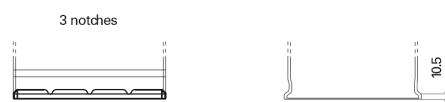

Product overview

Batteries for Cars

Technica TB451

Part number	TB451
Technology	Flooded
EAN/GTIN	3661024054485
Voltage	12 V
Capacity	45.0 Ah
CCA	330 A
Length	220 mm
Width	135 mm
Height	225 mm
Box size	E02
Polarity	ETN 1
Terminal Type	EN taper post
Hold Down	B1
Weights (subject of variation)	12.50 kg

Polarity

Terminal Type

Hold Down

Design, features and specifications are subject to change without notice. We disclaim any representation or warranty, express or implied, concerning the data or recommendations, and in no event shall be liable for any loss or damage claimed to have arisen as a result. Some products may not be available in your local market.