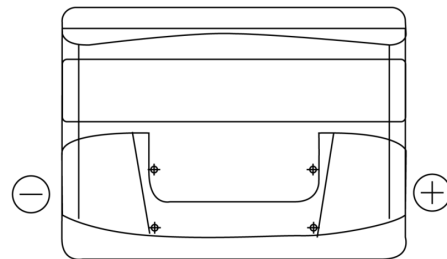

Product overview

Batteries for Cars

Technica TB442

Part number	TB442
Technology	Flooded
EAN/GTIN	3661024054607
Voltage	12 V
Capacity	44.0 Ah
CCA	420 A
Length	207 mm
Width	175 mm
Height	175 mm
Box size	LB1
Polarity	ETN 0
Terminal Type	EN taper post
Hold Down	B13
Weights (subject of variation)	10.60 kg

Polarity

Terminal Type

Positive Terminal

Negative Terminal

Hold Down

Design, features and specifications are subject to change without notice. We disclaim any representation or warranty, express or implied, concerning the data or recommendations, and in no event shall be liable for any loss or damage claimed to have arisen as a result. Some products may not be available in your local market.