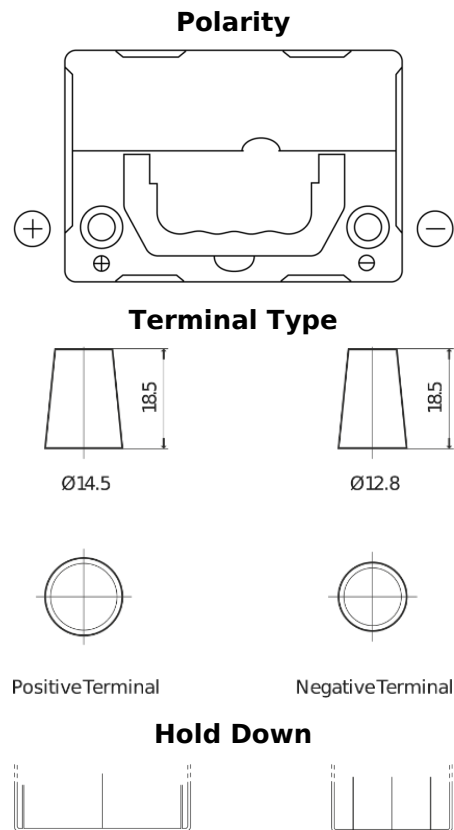

Product overview

Batteries for Cars

Technica TB357

Part number	TB357
Technology	Flooded
EAN/GTIN	3661024054348
Voltage	12 V
Capacity	35.0 Ah
CCA	240 A
Length	187 mm
Width	127 mm
Height	220 mm
Box size	B19
Polarity	ETN 1
Terminal Type	JIS taper post
Hold Down	B0
Weights (subject of variation)	8.90 kg