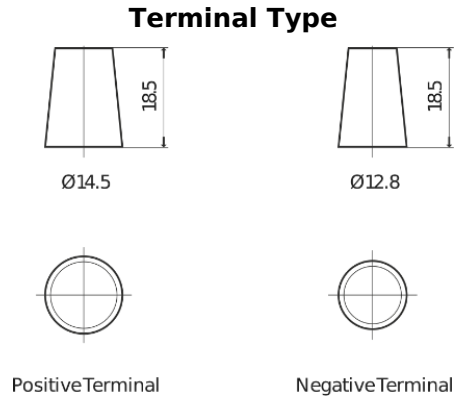

**Product overview**

Batteries for Cars

**Technica TB356**

Part number	TB356
Technology	Flooded
EAN/GTIN	3661024054331
Voltage	12 V
Capacity	35.0 Ah
CCA	240 A
Length	187 mm
Width	127 mm
Height	220 mm
Box size	B19
Polarity	ETN 0
Terminal Type	JIS taper post
Hold Down	B0
Weights (subject of variation)	8.90 kg