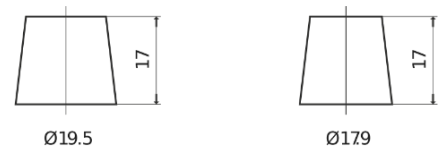

**Product overview**

Batteries for Cars

**Technica TB1100**

Part number	TB1100
Technology	Flooded
EAN/GTIN	3661024056236
Voltage	12 V
Capacity	110.0 Ah
CCA	850 A
Length	392 mm
Width	175 mm
Height	190 mm
Box size	L06
Polarity	ETN 0
Terminal Type	EN taper post
Hold Down	B13
Weights (subject of variation)	26.30 kg

**Polarity**

**Terminal Type**

Positive Terminal

Negative Terminal

**Hold Down**

Design, features and specifications are subject to change without notice. We disclaim any representation or warranty, express or implied, concerning the data or recommendations, and in no event shall be liable for any loss or damage claimed to have arisen as a result. Some products may not be available in your local market.