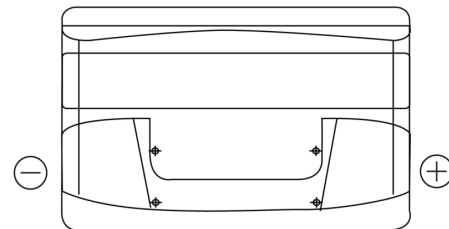

**Product overview**

Batteries for Cars

**Technica TB1000**

|                                |               |
|--------------------------------|---------------|
| Part number                    | TB1000        |
| Technology                     | Flooded       |
| EAN/GTIN                       | 3661024054713 |
| Voltage                        | 12 V          |
| Capacity                       | 100.0 Ah      |
| CCA                            | 720 A         |
| Length                         | 315 mm        |
| Width                          | 175 mm        |
| Height                         | 205 mm        |
| Box size                       | LH4           |
| Polarity                       | ETN 0         |
| Terminal Type                  | EN taper post |
| Hold Down                      | B13           |
| Weights (subject of variation) | 21.90 kg      |

**Polarity**

**Terminal Type**

Positive Terminal

Negative Terminal

**Hold Down**

Design, features and specifications are subject to change without notice. We disclaim any representation or warranty, express or implied, concerning the data or recommendations, and in no event shall be liable for any loss or damage claimed to have arisen as a result. Some products may not be available in your local market.