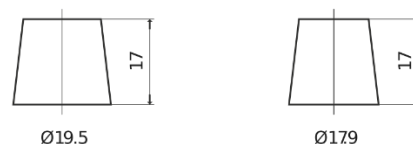

Terminal Type

Positive Terminal

Negative Terminal