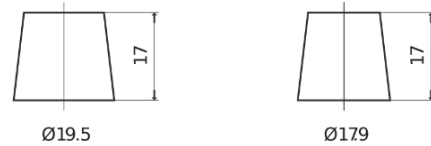

**Product overview**

Batteries for Cars

**High-Tech TA852**

Part number	TA852
Technology	Flooded
EAN/GTIN	3661024054294
Voltage	12 V
Capacity	85.0 Ah
CCA	800 A
Length	315 mm
Width	175 mm
Height	175 mm
Box size	LB4
Polarity	ETN 0
Terminal Type	EN taper post
Hold Down	B13
Weights (subject of variation)	18.60 kg

**Polarity**

**Terminal Type**

Positive Terminal

Negative Terminal

**Hold Down**

Design, features and specifications are subject to change without notice. We disclaim any representation or warranty, express or implied, concerning the data or recommendations, and in no event shall be liable for any loss or damage claimed to have arisen as a result. Some products may not be available in your local market.