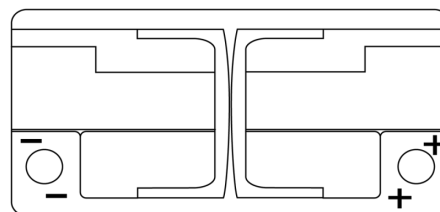

Product overview

Batteries for Cars

Premium EA1000

Part number	EA1000
Technology	Flooded
EAN/GTIN	3661024034258
Voltage	12 V
Capacity	100 Ah
CCA	900 A
Length	353 mm
Width	175 mm
Height	190 mm
Box size	L05
Polarity	ETN 0
Terminal Type	EN taper post
Hold Down	B13
Weights (subject of variation)	22.60 kg

Polarity

Terminal Type

Positive Terminal

Negative Terminal

Hold Down

Design, features and specifications are subject to change without notice. We disclaim any representation or warranty, express or implied, concerning the data or recommendations, and in no event shall be liable for any loss or damage claimed to have arisen as a result. Some products may not be available in your local market.