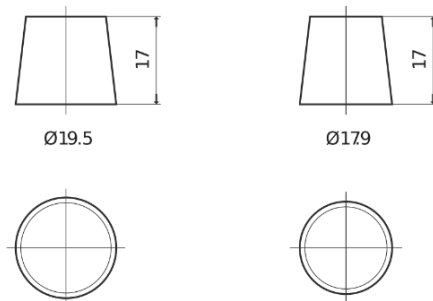

Product overview

Batteries for Cars

High-Tech TA770

Part number	TA770
Technology	Flooded
EAN/GTIN	3661024054249
Voltage	12 V
Capacity	77.0 Ah
CCA	760 A
Length	278 mm
Width	175 mm
Height	190 mm
Box size	L03
Polarity	ETN 0
Terminal Type	EN taper post
Hold Down	B13
Weights (subject of variation)	17.50 kg

Polarity

Terminal Type

Positive Terminal

Negative Terminal

Hold Down

Design, features and specifications are subject to change without notice. We disclaim any representation or warranty, express or implied, concerning the data or recommendations, and in no event shall be liable for any loss or damage claimed to have arisen as a result. Some products may not be available in your local market.