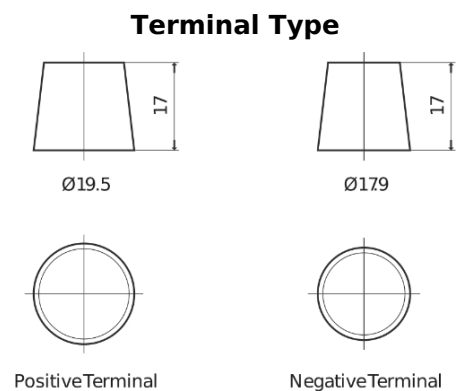

Product overview

Batteries for Cars

High-Tech TA754

Part number	TA754
Technology	Flooded
EAN/GTIN	3661024054164
Voltage	12 V
Capacity	75.0 Ah
CCA	630 A
Length	270 mm
Width	173 mm
Height	222 mm
Box size	D26
Polarity	ETN 0
Terminal Type	EN taper post
Hold Down	Korean B1+B6
Weights (subject of variation)	17.40 kg