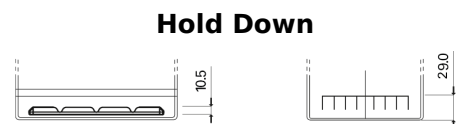

Product overview

Batteries for Cars

High-Tech TA754

Part number	TA754
Technology	Flooded
EAN/GTIN	3661024054164
Voltage	12 V
Capacity	75.0 Ah
CCA	630 A
Length	270 mm
Width	173 mm
Height	222 mm
Box size	D26
Polarity	ETN 0
Terminal Type	EN taper post
Hold Down	Korean B1+B6
Weights (subject of variation)	17.40 kg