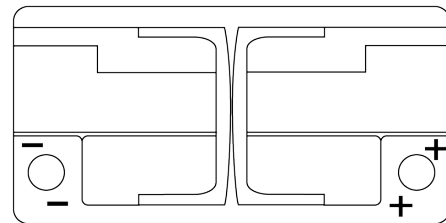

Product overview

Batteries for Marine and Leisure

Dual AGM EP800

Part number	EP800
Technology	AGM
EAN/GTIN	3661024036535
Voltage	12 V
Capacity	95 Ah
CCA	850 A
Watt hour	800 Wh
Length	353 mm
Width	175 mm
Height	190 mm
Box size	L05
Polarity	ETN 0
Terminal Type	EN taper post
Hold Down	B13
Weights (subject of variation)	26.10 kg

Polarity

Terminal Type

Ø19.5

Ø179

Positive Terminal

Negative Terminal

Hold Down

5 notches