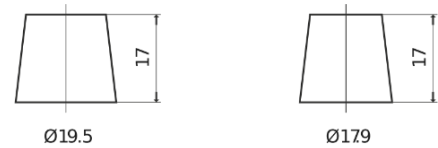

Product overview

Batteries for Cars

High-Tech TA601

Part number	TA601
Technology	Flooded
EAN/GTIN	3661024054232
Voltage	12 V
Capacity	60.0 Ah
CCA	600 A
Length	242 mm
Width	175 mm
Height	190 mm
Box size	L02
Polarity	ETN 1
Terminal Type	EN taper post
Hold Down	B13
Weights (subject of variation)	15.00 kg

Polarity

Terminal Type

Positive Terminal

Negative Terminal

Hold Down

Design, features and specifications are subject to change without notice. We disclaim any representation or warranty, express or implied, concerning the data or recommendations, and in no event shall be liable for any loss or damage claimed to have arisen as a result. Some products may not be available in your local market.