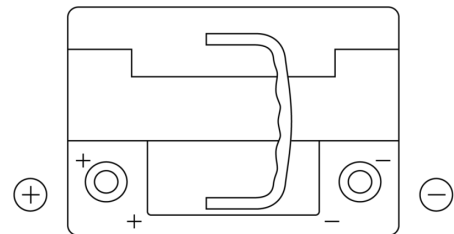

Product overview

Batteries for Cars

High-Tech TA601

Part number	TA601
Technology	Flooded
EAN/GTIN	3661024054232
Voltage	12 V
Capacity	60.0 Ah
CCA	600 A
Length	242 mm
Width	175 mm
Height	190 mm
Box size	L02
Polarity	ETN 1
Terminal Type	EN taper post
Hold Down	B13
Weights (subject of variation)	15.00 kg

Polarity

Terminal Type

Positive Terminal

Negative Terminal

Hold Down

Design, features and specifications are subject to change without notice. We disclaim any representation or warranty, express or implied, concerning the data or recommendations, and in no event shall be liable for any loss or damage claimed to have arisen as a result. Some products may not be available in your local market.