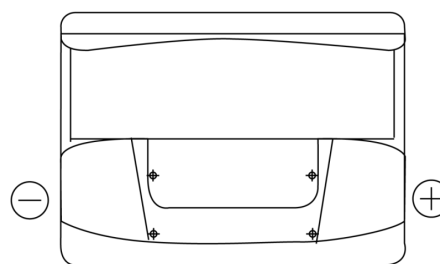

**Product overview**

Batteries for Cars

**Plus CB602**

Part number	CB602
Technology	Flooded
EAN/GTIN	3661024014632
Voltage	12 V
Capacity	60.0 Ah
CCA	540 A
Length	242 mm
Width	175 mm
Height	175 mm
Box size	LB2
Polarity	ETN 0
Terminal Type	EN taper post
Hold Down	B13
Weights (subject of variation)	12.90 kg

**Polarity**

**Terminal Type**

Positive Terminal

Negative Terminal

**Hold Down**

Design, features and specifications are subject to change without notice. We disclaim any representation or warranty, express or implied, concerning the data or recommendations, and in no event shall be liable for any loss or damage claimed to have arisen as a result. Some products may not be available in your local market.