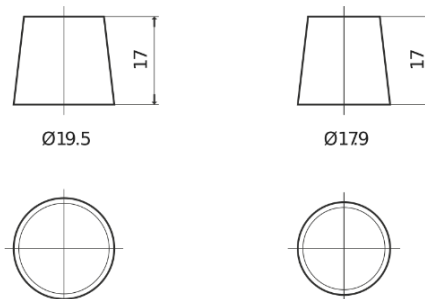

**Product overview**

Batteries for Cars

**Plus CB602**

Part number	CB602
Technology	Flooded
EAN/GTIN	3661024014632
Voltage	12 V
Capacity	60.0 Ah
CCA	540 A
Length	242 mm
Width	175 mm
Height	175 mm
Box size	LB2
Polarity	ETN 0
Terminal Type	EN taper post
Hold Down	B13
Weights (subject of variation)	12.90 kg

**Polarity**

**Terminal Type**

Positive Terminal

Negative Terminal

**Hold Down**

Design, features and specifications are subject to change without notice. We disclaim any representation or warranty, express or implied, concerning the data or recommendations, and in no event shall be liable for any loss or damage claimed to have arisen as a result. Some products may not be available in your local market.