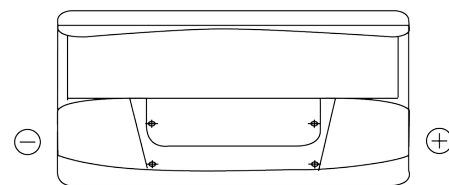

Product overview

Batteries for Trucks, Buses, Construction, Agriculture

PowerPRO Agri&Construction TJ1000

Part number	TJ1000
Technology	Flooded
EAN/GTIN	3661024056809
Voltage	12 V
Capacity	100 Ah
CCA	850 A
Length	353 mm
Width	175 mm
Height	190 mm
Box size	L05
Polarity	ETN 0
Terminal Type	EN taper post
Hold Down	B13
Weights (subject of variation)	21.80 kg

Polarity

Terminal Type

Positive Terminal

Negative Terminal

Hold Down

Design, features and specifications are subject to change without notice. We disclaim any representation or warranty, express or implied, concerning the data or recommendations, and in no event shall be liable for any loss or damage claimed to have arisen as a result. Some products may not be available in your local market.