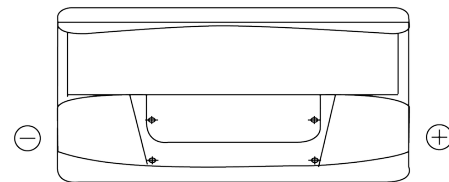

Product overview

Batteries for Trucks, Buses, Construction, Agriculture

PowerPRO Agri&Construction EJ1000

Part number	EJ1000
Technology	Flooded
EAN/GTIN	3661024036986
Voltage	12 V
Capacity	100 Ah
CCA	850 A
Length	353 mm
Width	175 mm
Height	190 mm
Box size	L05
Polarity	ETN 0
Terminal Type	EN taper post
Hold Down	B13
Weights (subject of variation)	21.80 kg

Polarity

Terminal Type

Positive Terminal

Negative Terminal

Hold Down

Design, features and specifications are subject to change without notice. We disclaim any representation or warranty, express or implied, concerning the data or recommendations, and in no event shall be liable for any loss or damage claimed to have arisen as a result. Some products may not be available in your local market.