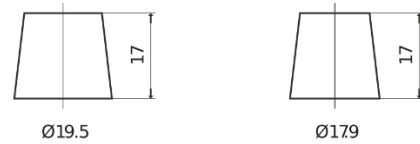

Terminal Type