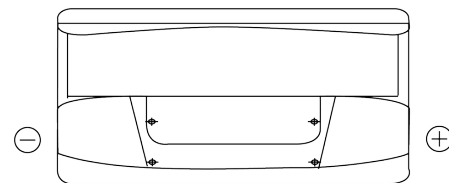

Product overview

Batteries for Trucks, Buses, Construction, Agriculture

PowerPRO Agri&Construction EJ1000

| | |
|--------------------------------|---------------|
| Part number | EJ1000 |
| Technology | Flooded |
| EAN/GTIN | 3661024036986 |
| Voltage | 12 V |
| Capacity | 100 Ah |
| CCA | 850 A |
| Length | 353 mm |
| Width | 175 mm |
| Height | 190 mm |
| Box size | L05 |
| Polarity | ETN 0 |
| Terminal Type | EN taper post |
| Hold Down | B13 |
| Weights (subject of variation) | 21.80 kg |

Polarity

Terminal Type

Positive Terminal

Negative Terminal

Hold Down

Design, features and specifications are subject to change without notice. We disclaim any representation or warranty, express or implied, concerning the data or recommendations, and in no event shall be liable for any loss or damage claimed to have arisen as a result. Some products may not be available in your local market.