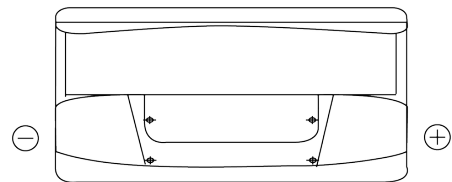

Product overview

Batteries for Trucks, Buses, Construction, Agriculture

PowerPRO Agri&Construction CJ1000

Part number	CJ1000
Technology	Flooded
EAN/GTIN	3661024016827
Voltage	12 V
Capacity	100 Ah
CCA	850 A
Length	353 mm
Width	175 mm
Height	190 mm
Box size	L05
Polarity	ETN 0
Terminal Type	EN taper post
Hold Down	B13
Weights (subject of variation)	21.80 kg

Polarity

Terminal Type

Positive Terminal

Negative Terminal

Hold Down

Design, features and specifications are subject to change without notice. We disclaim any representation or warranty, express or implied, concerning the data or recommendations, and in no event shall be liable for any loss or damage claimed to have arisen as a result. Some products may not be available in your local market.