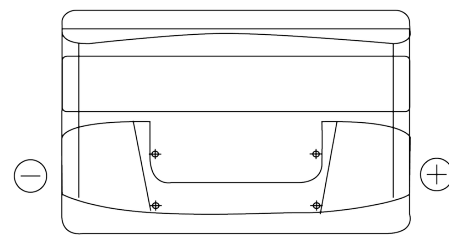

**Product overview**

Batteries for Cars

**Technica TB950**

Part number	TB950
Technology	Flooded
EAN/GTIN	3661024054584
Voltage	12 V
Capacity	95 Ah
CCA	800 A
Length	353 mm
Width	175 mm
Height	190 mm
Box size	L05
Polarity	ETN 0
Terminal Type	EN taper post
Hold Down	B13
Weights (subject of variation)	21.60 kg

**Polarity**

**Terminal Type**

Positive Terminal

Negative Terminal

**Hold Down**

Design, features and specifications are subject to change without notice. We disclaim any representation or warranty, express or implied, concerning the data or recommendations, and in no event shall be liable for any loss or damage claimed to have arisen as a result. Some products may not be available in your local market.