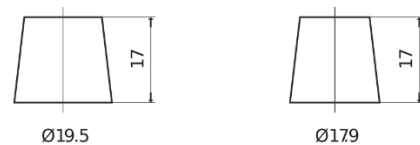

**Product overview**

Batteries for Cars

**Technica TB950**

Part number	TB950
Technology	Flooded
EAN/GTIN	3661024054584
Voltage	12 V
Capacity	95 Ah
CCA	800 A
Length	353 mm
Width	175 mm
Height	190 mm
Box size	L05
Polarity	ETN 0
Terminal Type	EN taper post
Hold Down	B13
Weights (subject of variation)	21.60 kg

**Polarity**

**Terminal Type**

Positive Terminal

Negative Terminal

**Hold Down**

Design, features and specifications are subject to change without notice. We disclaim any representation or warranty, express or implied, concerning the data or recommendations, and in no event shall be liable for any loss or damage claimed to have arisen as a result. Some products may not be available in your local market.