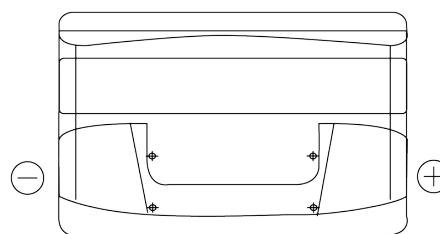

Product overview

Batteries for Cars

Power DB950

Part number	DB950
Technology	Flooded
EAN/GTIN	3661024024587
Voltage	12 V
Capacity	95 Ah
CCA	800 A
Length	353 mm
Width	175 mm
Height	190 mm
Box size	L05
Polarity	ETN 0
Terminal Type	EN taper post
Hold Down	B13
Weights (subject of variation)	21.60 kg

Polarity

Terminal Type

Positive Terminal

Negative Terminal

Hold Down

Design, features and specifications are subject to change without notice. We disclaim any representation or warranty, express or implied, concerning the data or recommendations, and in no event shall be liable for any loss or damage claimed to have arisen as a result. Some products may not be available in your local market.