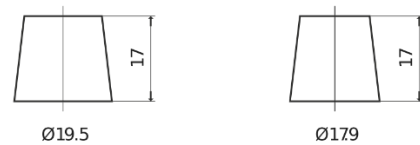

**Product overview**

Batteries for Cars

**Plus CB950**

Part number	CB950
Technology	Flooded
EAN/GTIN	3661024014588
Voltage	12 V
Capacity	95 Ah
CCA	800 A
Length	353 mm
Width	175 mm
Height	190 mm
Box size	L05
Polarity	ETN 0
Terminal Type	EN taper post
Hold Down	B13
Weights (subject of variation)	21.60 kg

**Polarity**

**Terminal Type**

Positive Terminal

Negative Terminal

**Hold Down**

Design, features and specifications are subject to change without notice. We disclaim any representation or warranty, express or implied, concerning the data or recommendations, and in no event shall be liable for any loss or damage claimed to have arisen as a result. Some products may not be available in your local market.