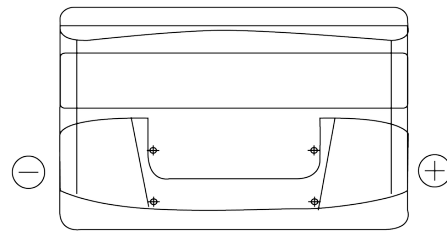

**Product overview**

Batteries for Cars

**Plus CB950**

Part number	CB950
Technology	Flooded
EAN/GTIN	3661024014588
Voltage	12 V
Capacity	95 Ah
CCA	800 A
Length	353 mm
Width	175 mm
Height	190 mm
Box size	L05
Polarity	ETN 0
Terminal Type	EN taper post
Hold Down	B13
Weights (subject of variation)	21.60 kg

**Polarity**

**Terminal Type**

Positive Terminal

Negative Terminal

**Hold Down**

Design, features and specifications are subject to change without notice. We disclaim any representation or warranty, express or implied, concerning the data or recommendations, and in no event shall be liable for any loss or damage claimed to have arisen as a result. Some products may not be available in your local market.