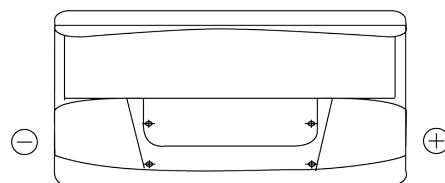

Product overview

Batteries for Cars

Standard TC900

Part number	TC900
Technology	Flooded
EAN/GTIN	3661024054836
Voltage	12 V
Capacity	90 Ah
CCA	720 A
Length	353 mm
Width	175 mm
Height	190 mm
Box size	L05
Polarity	ETN 0
Terminal Type	EN taper post
Hold Down	B13
Weights (subject of variation)	20.50 kg

Polarity

Terminal Type

Positive Terminal

Negative Terminal

Hold Down

Design, features and specifications are subject to change without notice. We disclaim any representation or warranty, express or implied, concerning the data or recommendations, and in no event shall be liable for any loss or damage claimed to have arisen as a result. Some products may not be available in your local market.