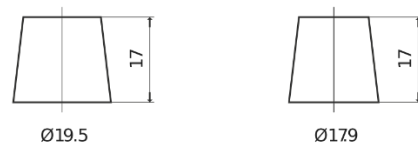

Terminal Type