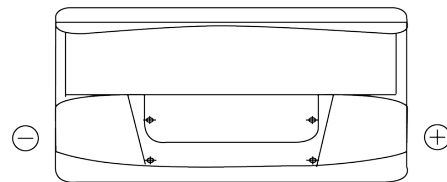

Product overview

Batteries for Marine and Leisure

Start EN800

Part number	EN800
Technology	Flooded
EAN/GTIN	3661024036351
Voltage	12 V
Capacity	90 Ah
CCA	720 A
MCA	800
Length	353 mm
Width	175 mm
Height	190 mm
Box size	L05
Polarity	ETN 0
Terminal Type	EN taper post
Hold Down	B13
Weights (subject of variation)	20.50 kg

Polarity

Terminal Type

Positive Terminal

Negative Terminal

Hold Down

Design, features and specifications are subject to change without notice. We disclaim any representation or warranty, express or implied, concerning the data or recommendations, and in no event shall be liable for any loss or damage claimed to have arisen as a result. Some products may not be available in your local market.