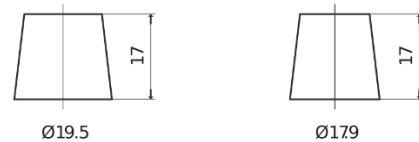

Product overview

Batteries for Marine and Leisure

Start EN800

Part number	EN800
Technology	Flooded
EAN/GTIN	3661024036351
Voltage	12 V
Capacity	90 Ah
CCA	720 A
MCA	800
Length	353 mm
Width	175 mm
Height	190 mm
Box size	L05
Polarity	ETN 0
Terminal Type	EN taper post
Hold Down	B13
Weights (subject of variation)	20.50 kg

Polarity

Terminal Type

Positive Terminal

Negative Terminal

Hold Down

Design, features and specifications are subject to change without notice. We disclaim any representation or warranty, express or implied, concerning the data or recommendations, and in no event shall be liable for any loss or damage claimed to have arisen as a result. Some products may not be available in your local market.