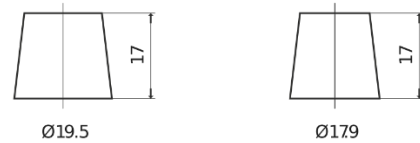

Terminal Type