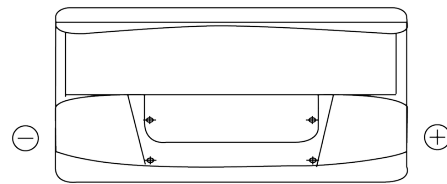

Product overview

Batteries for Cars

Standard CC900

Part number	CC900
Technology	Flooded
EAN/GTIN	3661024014830
Voltage	12 V
Capacity	90 Ah
CCA	720 A
Length	353 mm
Width	175 mm
Height	190 mm
Box size	L05
Polarity	ETN 0
Terminal Type	EN taper post
Hold Down	B13
Weights (subject of variation)	20.50 kg

Polarity

Terminal Type

Hold Down

Design, features and specifications are subject to change without notice. We disclaim any representation or warranty, express or implied, concerning the data or recommendations, and in no event shall be liable for any loss or damage claimed to have arisen as a result. Some products may not be available in your local market.