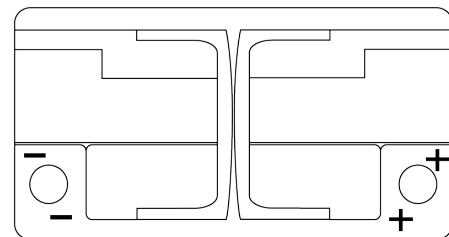

Product overview

Batteries for Cars

Premium EA900

Part number	EA900
Technology	Flooded
EAN/GTIN	3661024036450
Voltage	12 V
Capacity	90 Ah
CCA	720 A
Length	315 mm
Width	175 mm
Height	190 mm
Box size	L04
Polarity	ETN 0
Terminal Type	EN taper post
Hold Down	B13
Weights (subject of variation)	19.70 kg

Polarity

Terminal Type

Positive Terminal

Negative Terminal

Hold Down

Design, features and specifications are subject to change without notice. We disclaim any representation or warranty, express or implied, concerning the data or recommendations, and in no event shall be liable for any loss or damage claimed to have arisen as a result. Some products may not be available in your local market.