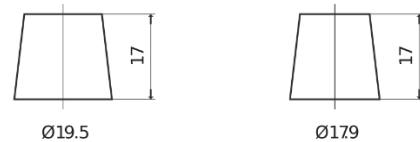

Product overview

Batteries for Cars

Technica TB800

Part number	TB800
Technology	Flooded
EAN/GTIN	3661024056465
Voltage	12 V
Capacity	80 Ah
CCA	640 A
Length	315 mm
Width	175 mm
Height	190 mm
Box size	L04
Polarity	ETN 0
Terminal Type	EN taper post
Hold Down	B13
Weights (subject of variation)	19.00 kg

Polarity

Terminal Type

Positive Terminal

Negative Terminal

Hold Down

Design, features and specifications are subject to change without notice. We disclaim any representation or warranty, express or implied, concerning the data or recommendations, and in no event shall be liable for any loss or damage claimed to have arisen as a result. Some products may not be available in your local market.