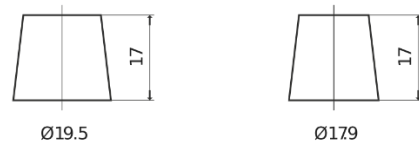

Terminal Type