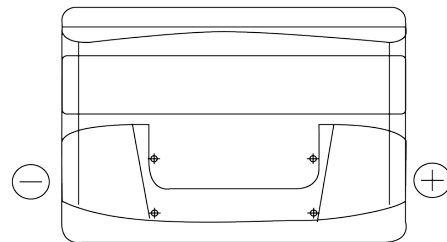

Product overview

Batteries for Cars

Formula FB800

Part number	FB800
Technology	Flooded
EAN/GTIN	3661024046244
Voltage	12 V
Capacity	80 Ah
CCA	640 A
Length	315 mm
Width	175 mm
Height	190 mm
Box size	L04
Polarity	ETN 0
Terminal Type	EN taper post
Hold Down	B13
Weights (subject of variation)	19.00 kg

Polarity

Terminal Type

Positive Terminal

Negative Terminal

Hold Down

Design, features and specifications are subject to change without notice. We disclaim any representation or warranty, express or implied, concerning the data or recommendations, and in no event shall be liable for any loss or damage claimed to have arisen as a result. Some products may not be available in your local market.