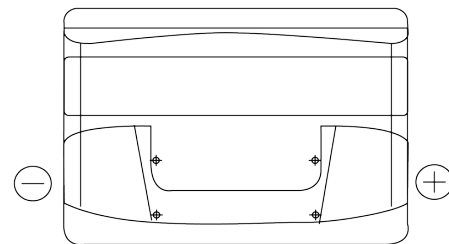

**Product overview**

Batteries for Cars

**Power DB800**

Part number	DB800
Technology	Flooded
EAN/GTIN	3661024026246
Voltage	12 V
Capacity	80 Ah
CCA	640 A
Length	315 mm
Width	175 mm
Height	190 mm
Box size	L04
Polarity	ETN 0
Terminal Type	EN taper post
Hold Down	B13
Weights (subject of variation)	19.00 kg

**Polarity**

**Terminal Type**

Positive Terminal

Negative Terminal

**Hold Down**

Design, features and specifications are subject to change without notice. We disclaim any representation or warranty, express or implied, concerning the data or recommendations, and in no event shall be liable for any loss or damage claimed to have arisen as a result. Some products may not be available in your local market.