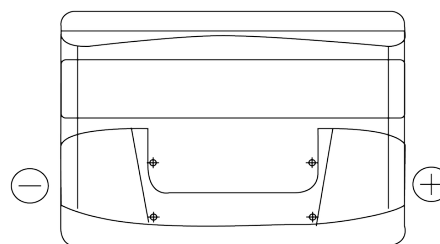

Product overview

Batteries for Cars

Plus CB800

Part number	CB800
Technology	Flooded
EAN/GTIN	3661024016421
Voltage	12 V
Capacity	80 Ah
CCA	640 A
Length	315 mm
Width	175 mm
Height	190 mm
Box size	L04
Polarity	ETN 0
Terminal Type	EN taper post
Hold Down	B13
Weights (subject of variation)	19.00 kg

Polarity

Terminal Type

Positive Terminal

Negative Terminal

Hold Down

Design, features and specifications are subject to change without notice. We disclaim any representation or warranty, express or implied, concerning the data or recommendations, and in no event shall be liable for any loss or damage claimed to have arisen as a result. Some products may not be available in your local market.