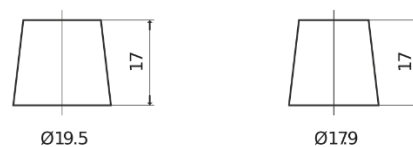

Terminal Type