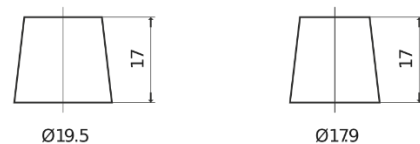

**Product overview**

Batteries for Cars

**EFB EL700**

Part number	EL700
Technology	EFB
EAN/GTIN	3661024035699
Voltage	12 V
Capacity	70 Ah
CCA	760 A
Length	278 mm
Width	175 mm
Height	190 mm
Box size	L03
Polarity	ETN 0
Terminal Type	EN taper post
Hold Down	B13
Weights (subject of variation)	19.30 kg

**Polarity**

**Terminal Type**

Positive Terminal

Negative Terminal

**Hold Down**

Design, features and specifications are subject to change without notice. We disclaim any representation or warranty, express or implied, concerning the data or recommendations, and in no event shall be liable for any loss or damage claimed to have arisen as a result. Some products may not be available in your local market.