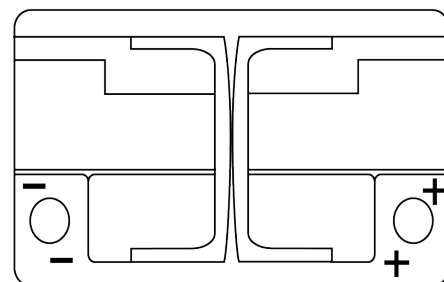

Product overview

Batteries for Cars

AGM EK720

Part number	EK720
Technology	AGM
EAN/GTIN	3661024037907
Voltage	12 V
Capacity	72 Ah
CCA	760 A
Length	278 mm
Width	175 mm
Height	190 mm
Box size	L03
Polarity	ETN 0
Terminal Type	EN taper post
Hold Down	B13
Weights (subject of variation)	20.60 kg

Polarity

Terminal Type

Positive Terminal

Negative Terminal

Hold Down

Design, features and specifications are subject to change without notice. We disclaim any representation or warranty, express or implied, concerning the data or recommendations, and in no event shall be liable for any loss or damage claimed to have arisen as a result. Some products may not be available in your local market.