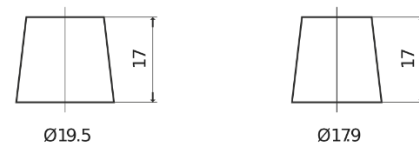

Product overview

Batteries for Cars

AGM EK720

Part number	EK720
Technology	AGM
EAN/GTIN	3661024037907
Voltage	12 V
Capacity	72 Ah
CCA	760 A
Length	278 mm
Width	175 mm
Height	190 mm
Box size	L03
Polarity	ETN 0
Terminal Type	EN taper post
Hold Down	B13
Weights (subject of variation)	20.60 kg

Polarity

Terminal Type

Positive Terminal

Negative Terminal

Hold Down

Design, features and specifications are subject to change without notice. We disclaim any representation or warranty, express or implied, concerning the data or recommendations, and in no event shall be liable for any loss or damage claimed to have arisen as a result. Some products may not be available in your local market.