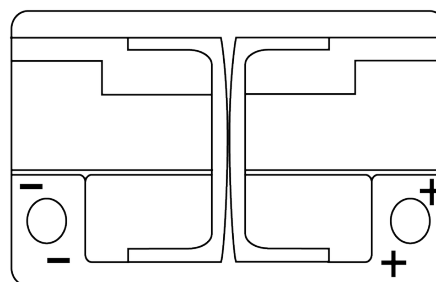

Product overview

Batteries for Cars

AGM EK720

Part number	EK720
Technology	AGM
EAN/GTIN	3661024037907
Voltage	12 V
Capacity	72 Ah
CCA	760 A
Length	278 mm
Width	175 mm
Height	190 mm
Box size	L03
Polarity	ETN 0
Terminal Type	EN taper post
Hold Down	B13
Weights (subject of variation)	20.60 kg

Polarity

Terminal Type

Positive Terminal

Negative Terminal

Hold Down

Design, features and specifications are subject to change without notice. We disclaim any representation or warranty, express or implied, concerning the data or recommendations, and in no event shall be liable for any loss or damage claimed to have arisen as a result. Some products may not be available in your local market.