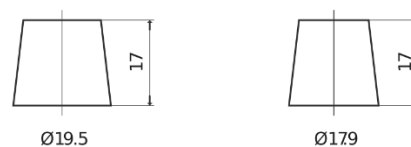

Product overview

Batteries for Cars

AGM EK720

Part number	EK720
Technology	AGM
EAN/GTIN	3661024037907
Voltage	12 V
Capacity	72 Ah
CCA	760 A
Length	278 mm
Width	175 mm
Height	190 mm
Box size	L03
Polarity	ETN 0
Terminal Type	EN taper post
Hold Down	B13
Weights (subject of variation)	20.60 kg

Polarity

Terminal Type

Positive Terminal

Negative Terminal

Hold Down

Design, features and specifications are subject to change without notice. We disclaim any representation or warranty, express or implied, concerning the data or recommendations, and in no event shall be liable for any loss or damage claimed to have arisen as a result. Some products may not be available in your local market.