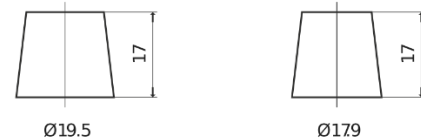

Terminal Type