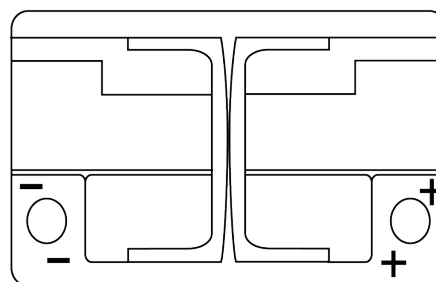

**Product overview**

Batteries for Cars

**AGM EK700**

Part number	EK700
Technology	AGM
EAN/GTIN	3661024035712
Voltage	12 V
Capacity	70 Ah
CCA	760 A
Length	278 mm
Width	175 mm
Height	190 mm
Box size	L03
Polarity	ETN 0
Terminal Type	EN taper post
Hold Down	B13
Weights (subject of variation)	20.60 kg

**Polarity**

**Terminal Type**

Positive Terminal

Negative Terminal

**Hold Down**

Design, features and specifications are subject to change without notice. We disclaim any representation or warranty, express or implied, concerning the data or recommendations, and in no event shall be liable for any loss or damage claimed to have arisen as a result. Some products may not be available in your local market.