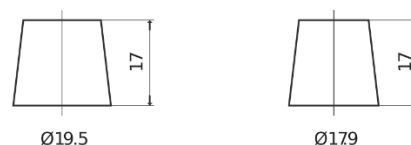

**Product overview**

Batteries for Cars

**AGM EK700**

Part number	EK700
Technology	AGM
EAN/GTIN	3661024035712
Voltage	12 V
Capacity	70 Ah
CCA	760 A
Length	278 mm
Width	175 mm
Height	190 mm
Box size	L03
Polarity	ETN 0
Terminal Type	EN taper post
Hold Down	B13
Weights (subject of variation)	20.60 kg

**Polarity**

**Terminal Type**

Positive Terminal

Negative Terminal

**Hold Down**

Design, features and specifications are subject to change without notice. We disclaim any representation or warranty, express or implied, concerning the data or recommendations, and in no event shall be liable for any loss or damage claimed to have arisen as a result. Some products may not be available in your local market.